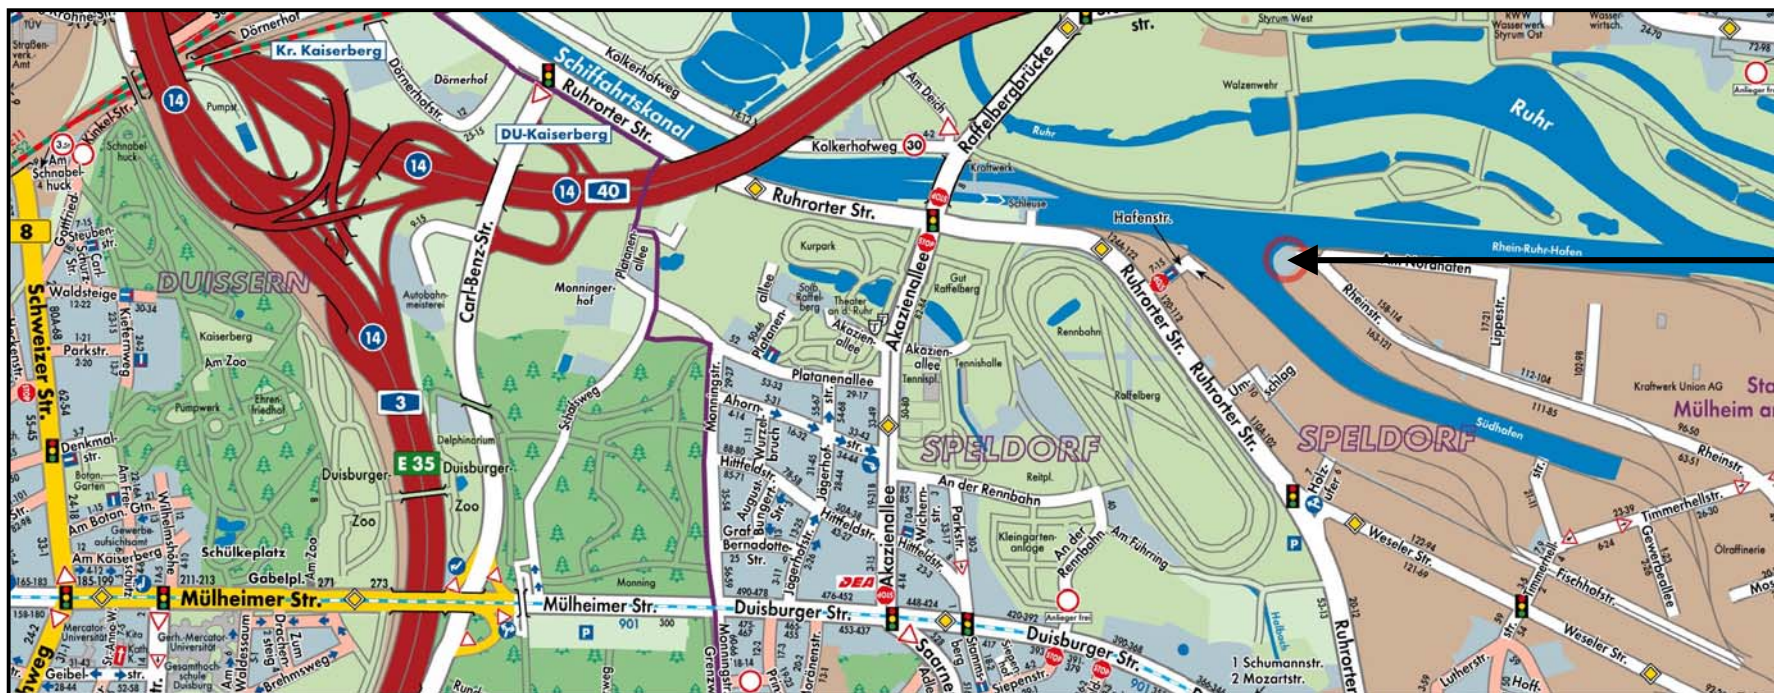

How to find Ancofer Stahlhandel Mülheim (Industrial area Rhein-Ruhr-Hafen)

Coming from Cologne: A 3 (direction Oberhausen)

Coming from Oberhausen: A 3 (direction Cologne)

Coming from Venlo: A 40 (direction Essen)

Coming from Essen: A 40 (direction Venlo)

Coming from all directions please leave the motorway at the interchange "Duisburg-Kaiserberg" and the exit "Duisburg-Kaiserberg". At the end of the exit turn right until the road ends. Turn right (Ruhrorter Straße). Cross the first traffic light until you reach aroundabout. Take the 2nd exit. The road now is called "Weseler Straße". At the next traffic light turn left (Timmerhellstraße) At the next crossroads turn left (Rheinstraße). First you'll see our flame cut operation at the right side, but you have to use the road until it ends. On the left side you'll find our office building.